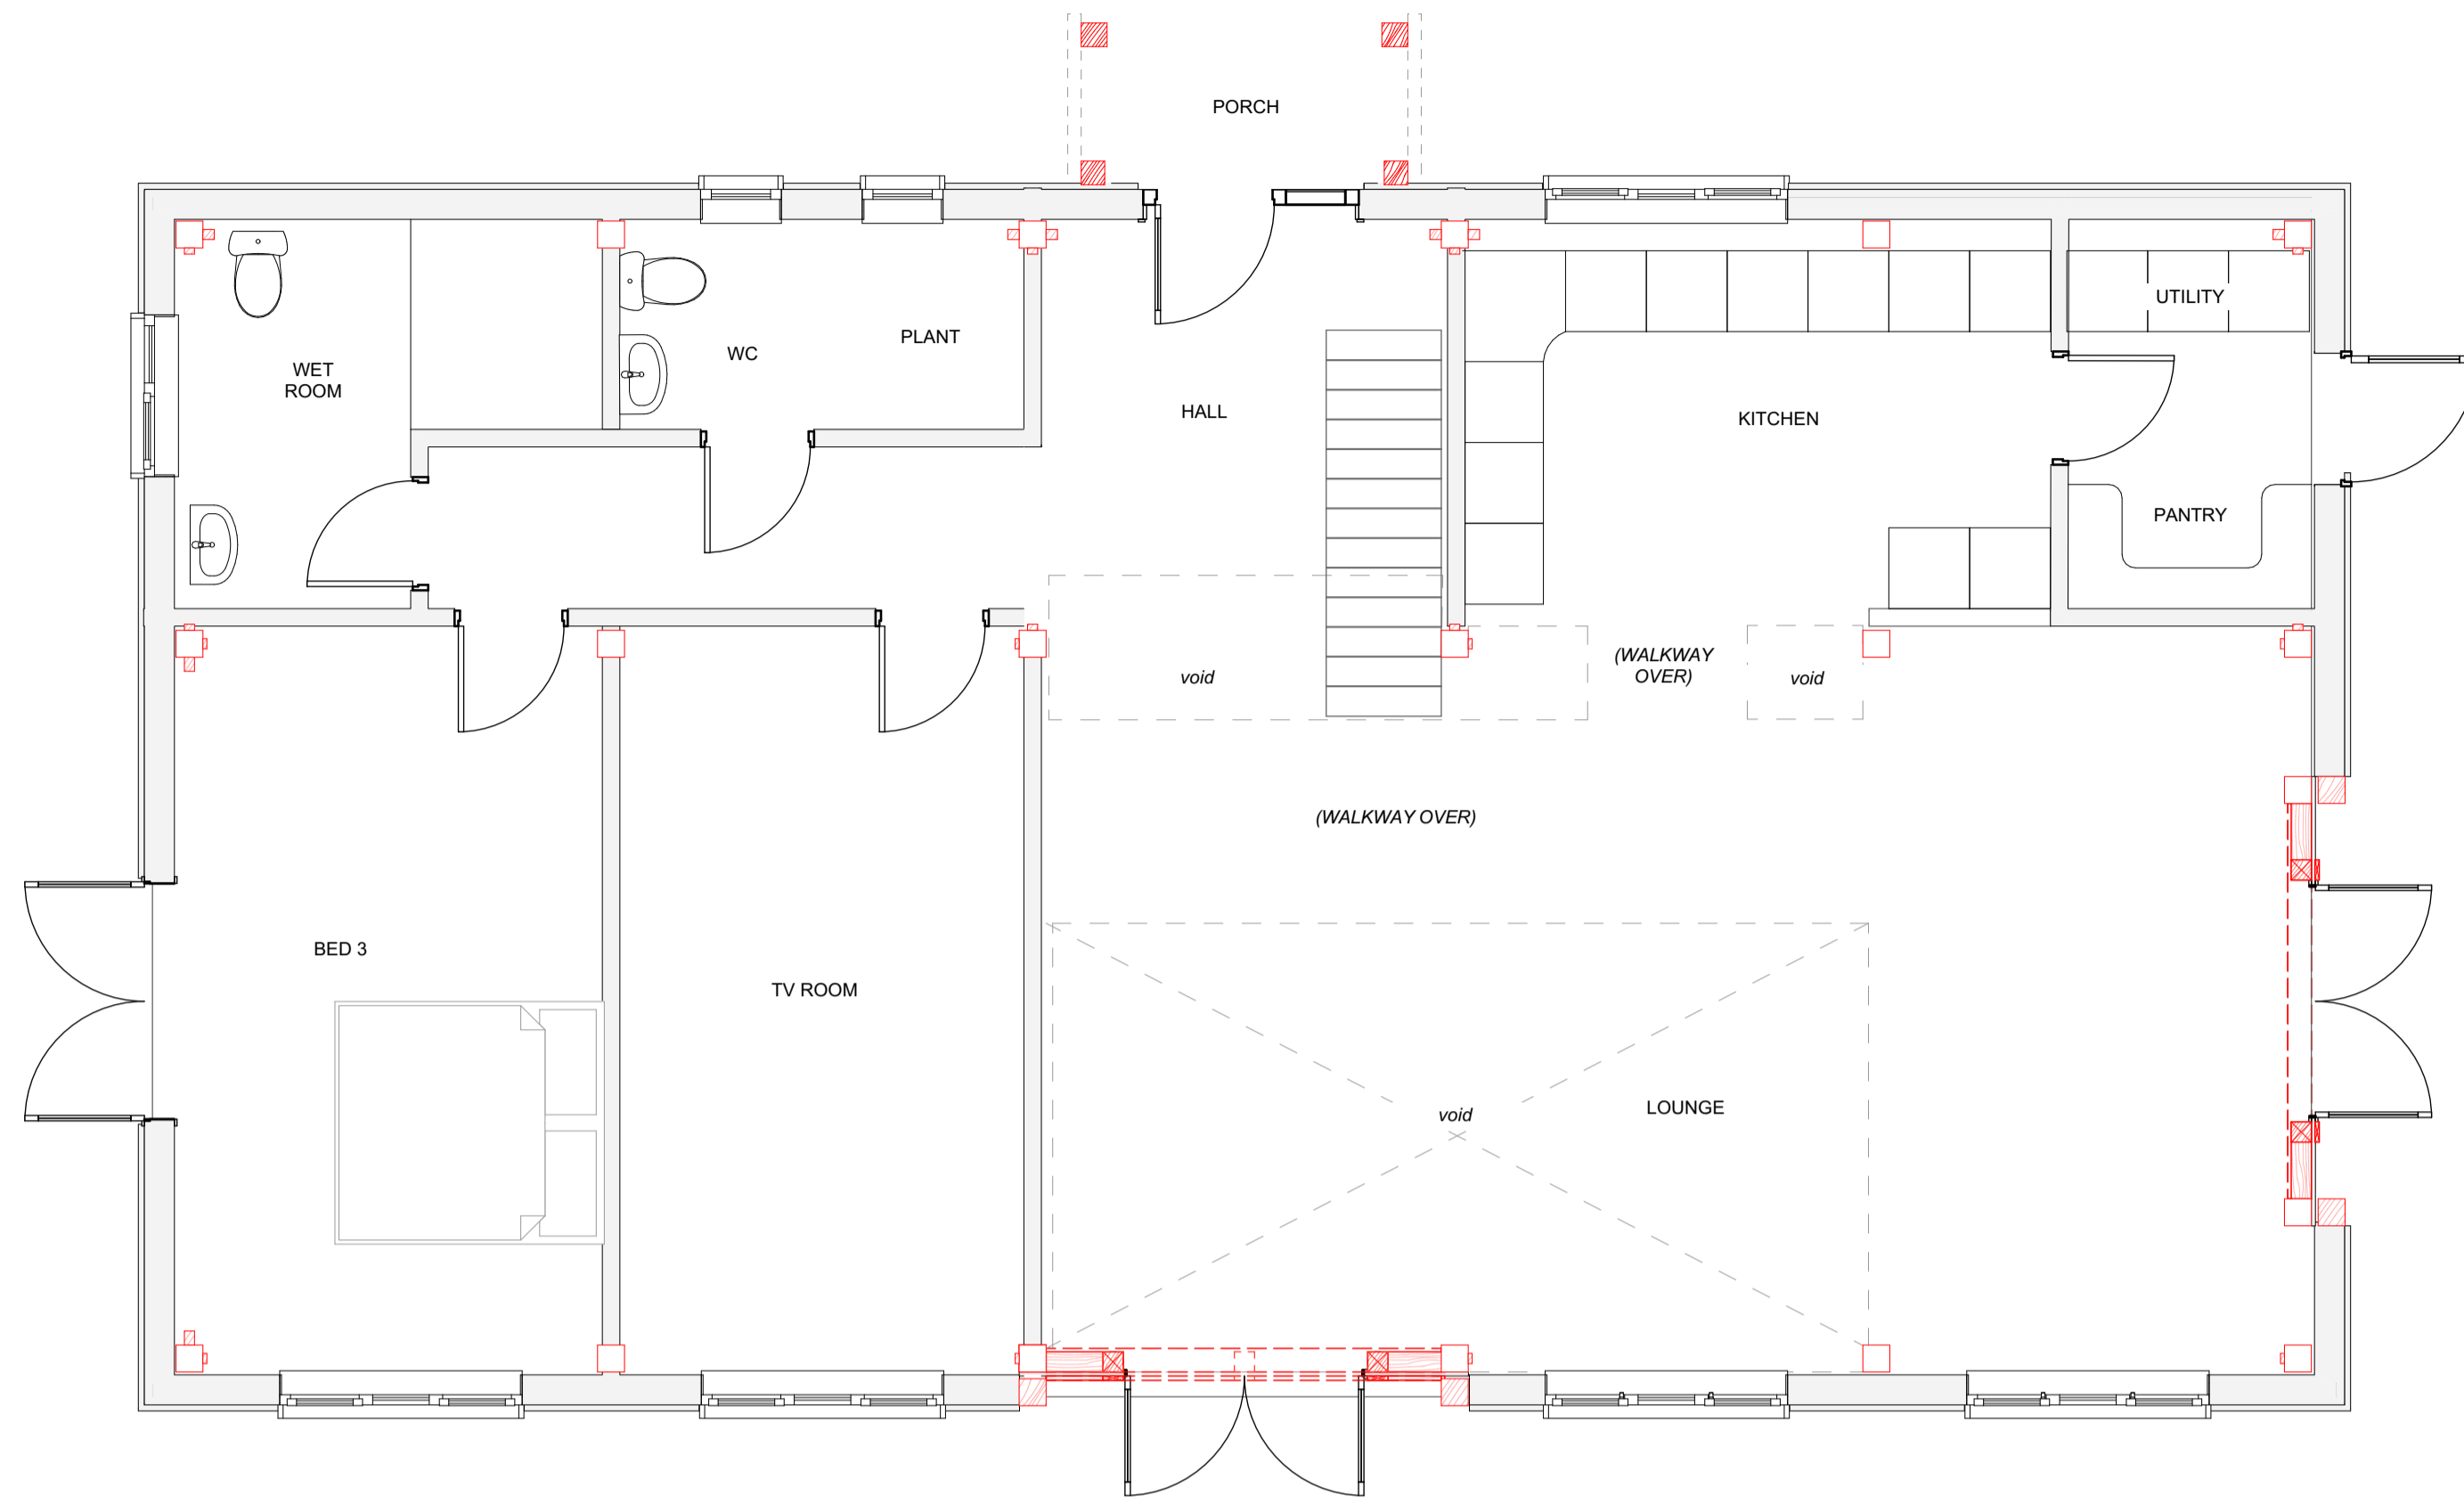

East Elevation

North Elevation

West Elevation

South Elevation

0 1 2 3 4 5m Scale 1 : 50

Ground Floor

First Floor

Roof Plan

0 1 2 3 4 5m Scale 1 : 50

Jan 2022

	project name	Lamer Park				
	address	Lamer Lane, Wheatmapstead, Herts				
	site	Ground Floor, First Floor, Roof				
	scale	1:50 @ A1	date	author	status	job no.
				CW	Pre	GA.01
<small>DO NOT SCALE FROM THIS DRAWING. Verify all dimensions on site.          THE GREEN OAK CARPENTRY COMPANY LTD, Langley, Liss, Hampshire GU33 7JW 01730 892049</small>						