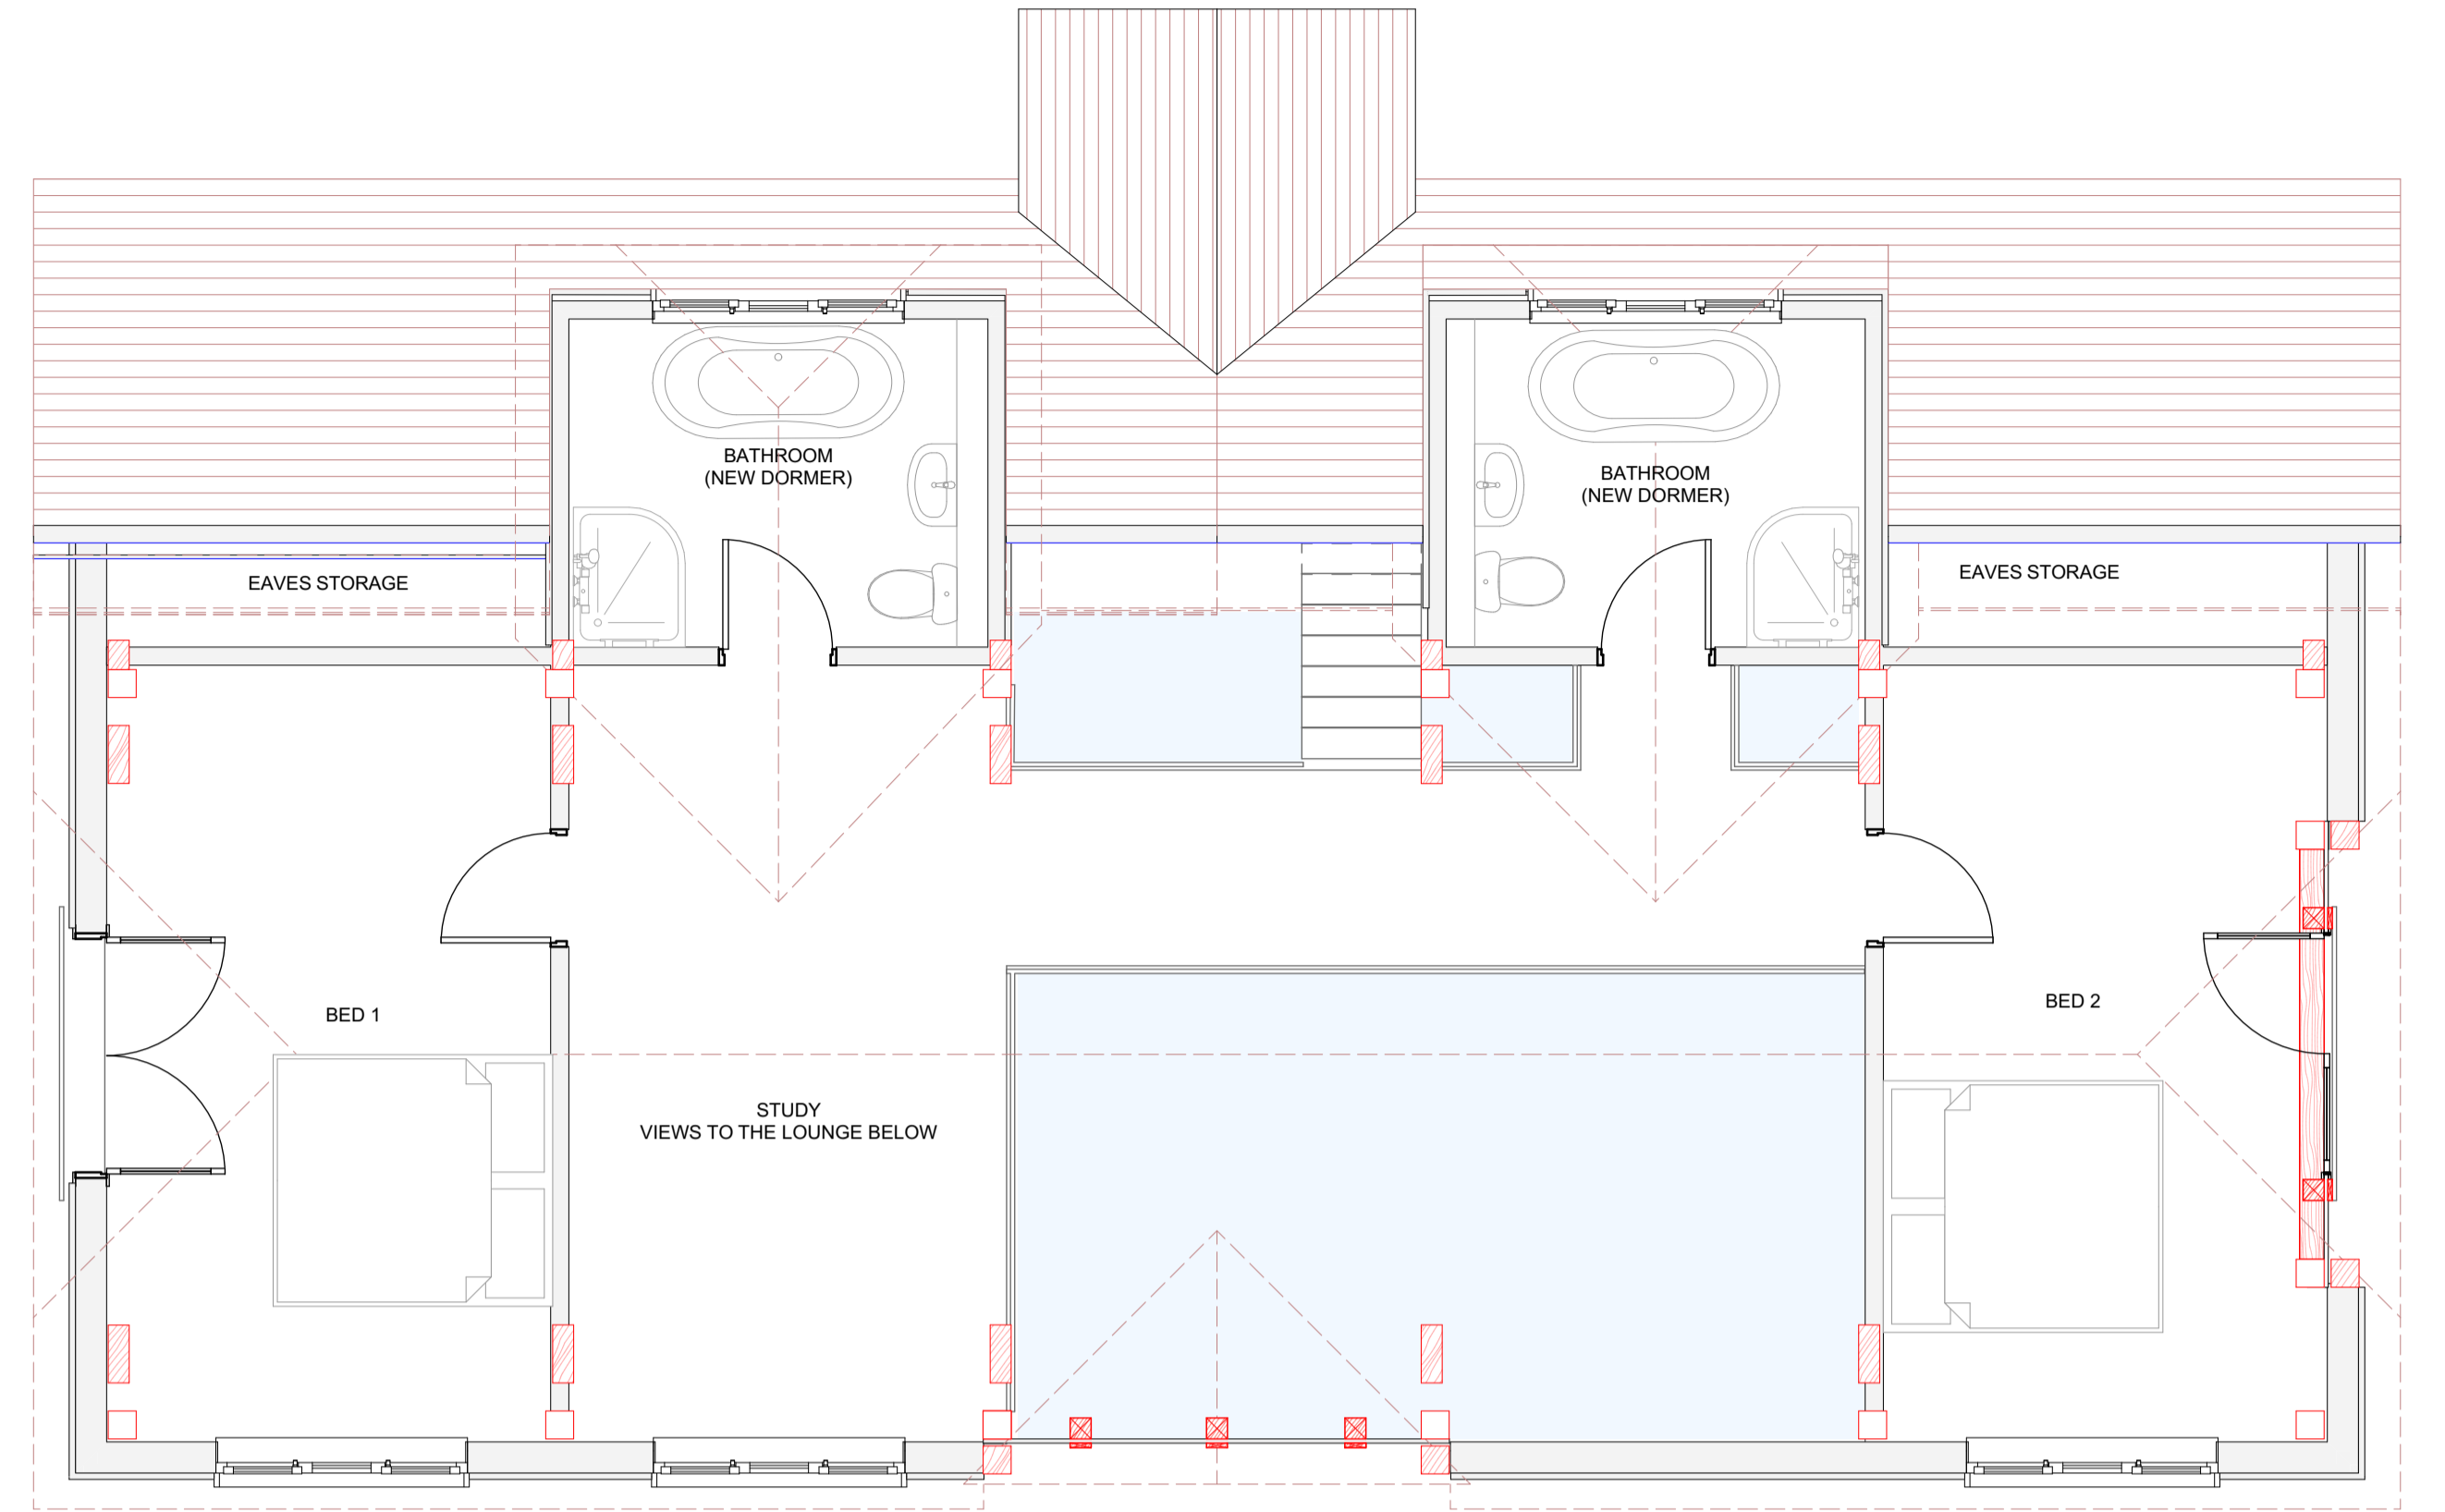

East Elevation

North Elevation

West Elevation

South Elevation

0 1 2 3 4 5m Scale 1 : 50

Ground Floor

First Floor

Roof Plan

0 1 2 3 4 5m Scale 1 : 50

Jan 2022

	project name	Lamer Park				
	address	Lamer Lane, Wheatmapstead, Herts				
	site	Ground Floor, First Floor, Roof				
	scale	1:50 @ A1	date	author	status	job no.
				CW	Pre	GA.01
<small>DO NOT SCALE FROM THIS DRAWING. Verify all dimensions on site.          THE GREEN OAK CARPENTRY COMPANY LTD, Langley, Liss, Hampshire GU33 7JW 01730 892049</small>						