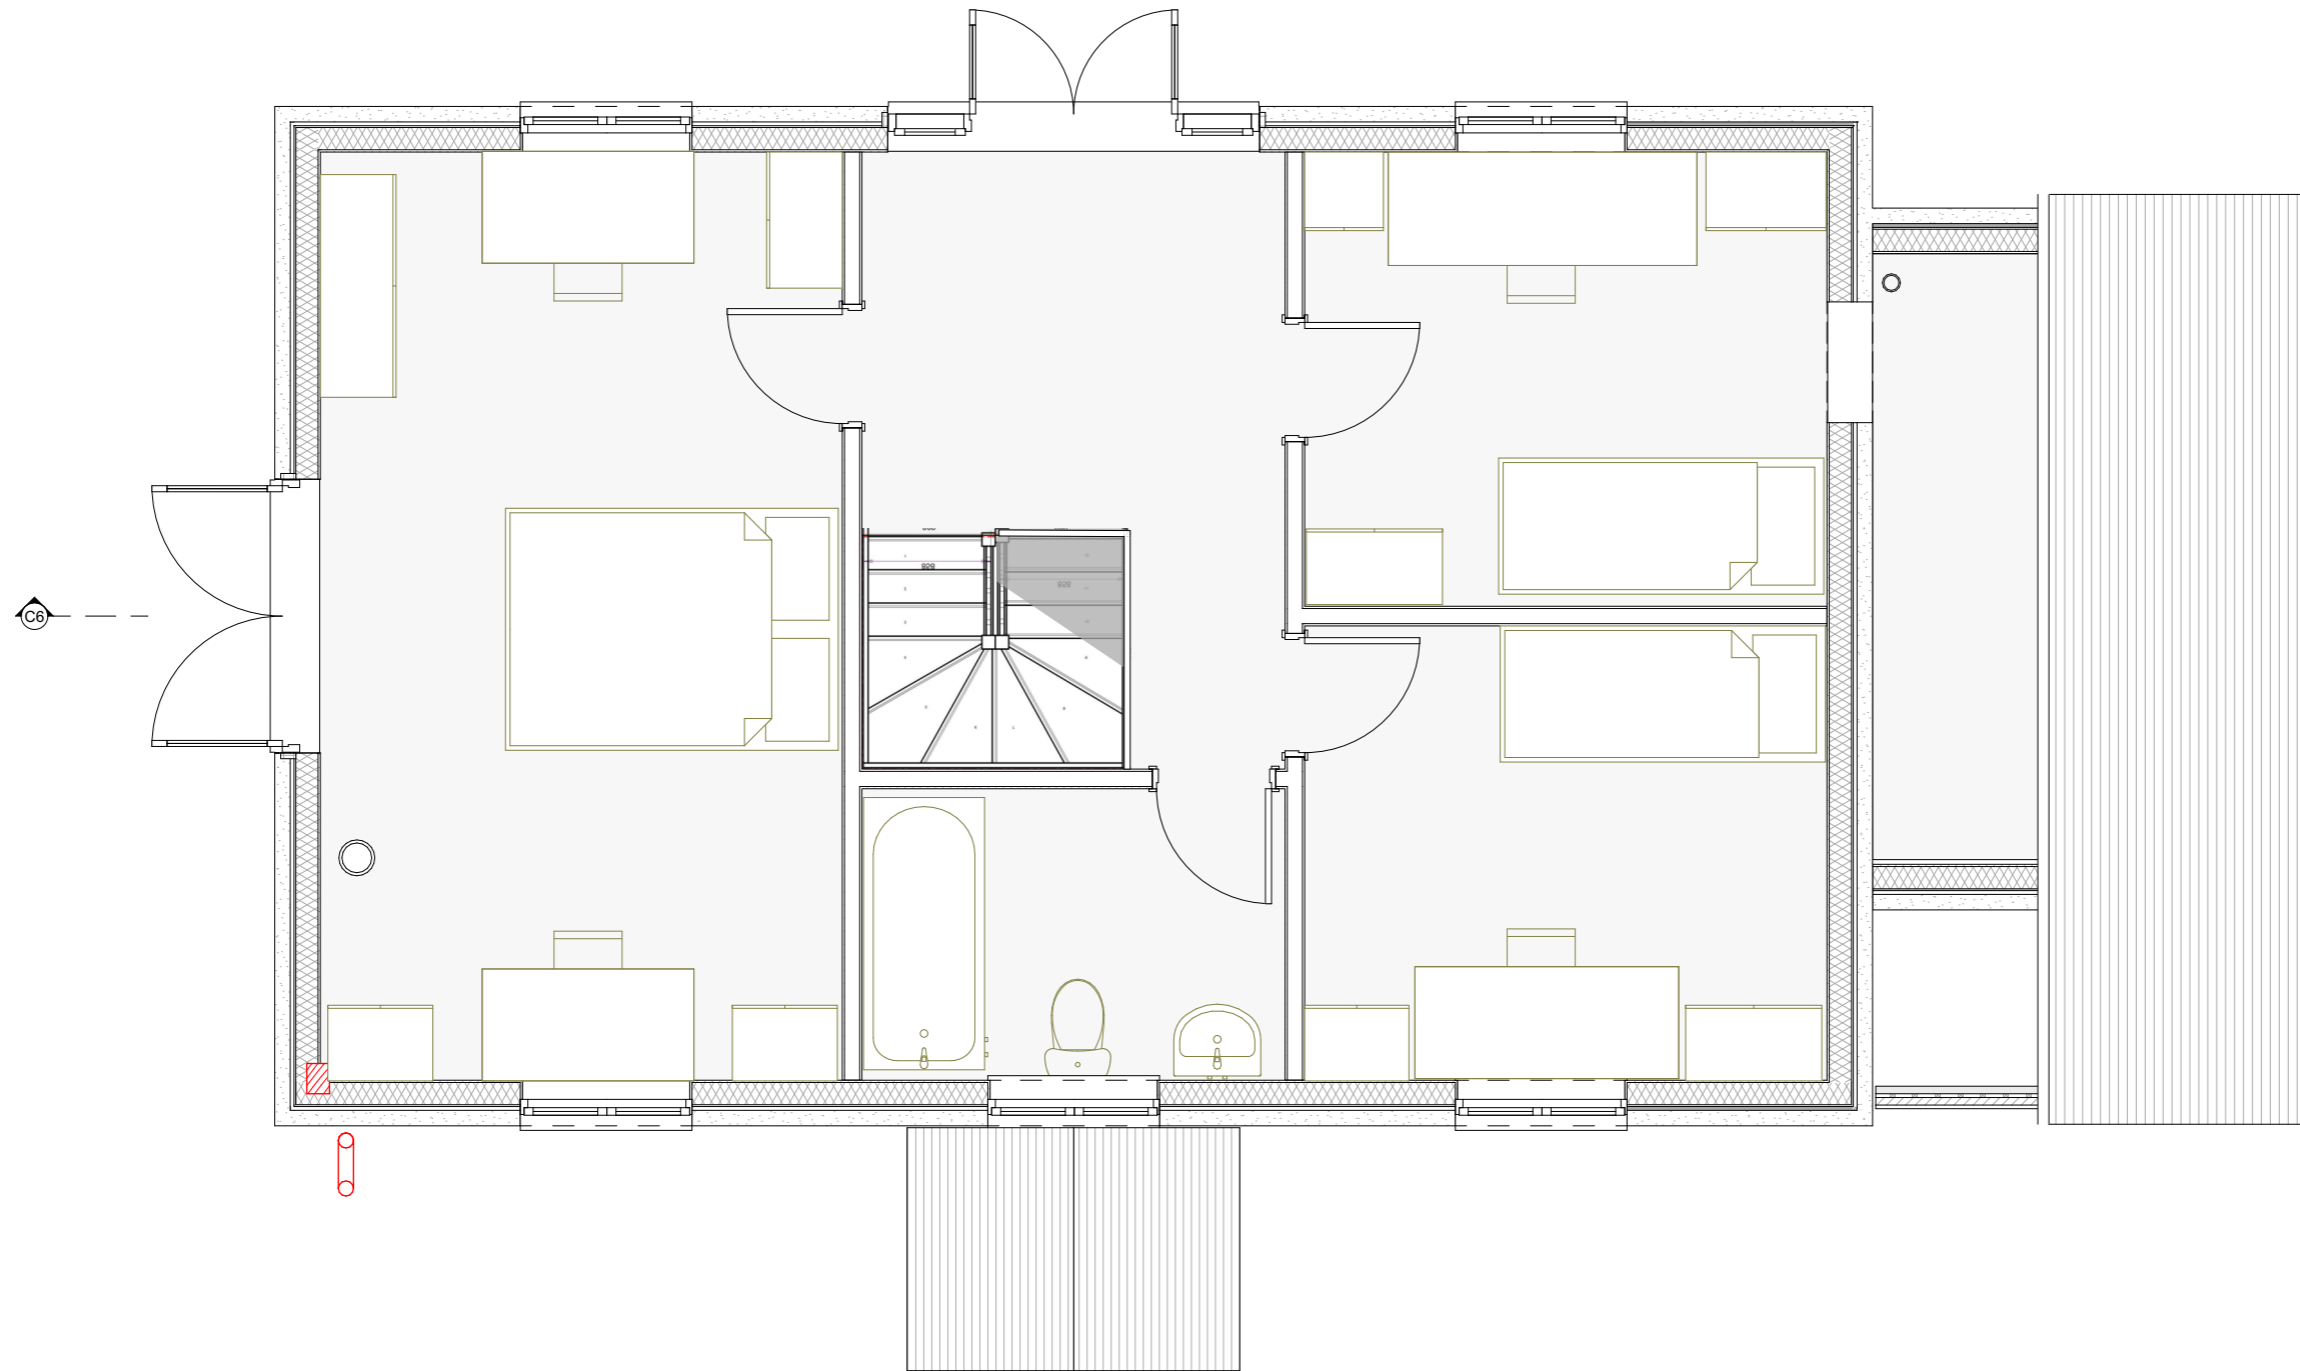

# Ground Floor Plan OPTON C

DATE: -

project name	Top Yard, Kingston		
address			
site			
scale	date	job no.	drawing no.
1:50 @ A3			GA Set P1.3.1
DO NOT SCALE FROM THIS DRAWING. Verify all dimensions on site.			
THE GREEN OAK CARPENTRY COMPANY LTD, Langley, Liss, Hampshire GU33 7JW 01730 892049			

0 1 2 3 4 5M Scale 1 : 50

# First Floor Plan - OPTION C

DATE: -

project name	Top Yard, Kingston		
address			
site			
scale	date	job no.	drawing no.
1:50 @ A3			GA Set P1.3.2
<small>DO NOT SCALE FROM THIS DRAWING. Verify all dimensions on site.          THE GREEN OAK CARPENTRY COMPANY LTD, Langley, Liss, Hampshire GU33 7JW 01730 892049</small>			

Scale 1 : 50